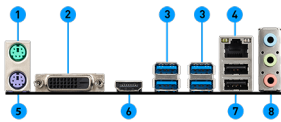

msi

MOTHERBOARD
A320M-A PRO BUSINESS ELEGANCE

FEATURE

DDR4 Boost

Advanced technology to deliver pure data signals for the best gaming performance and stability.

Audio Boost

Reward your ears with studio grade sound quality for the most immersive audio experience.

AMD Turbo USB 3.2 Gen1

Powered by AMD, ensure an uninterrupted connection with more stability and fastest USB speeds.

Core Boost

With premium layout and fully digital power design to support more cores and provide better performance.

SPECIFICATION

Model Name	A320M-A PRO
CPU Support	Supports 1st, 2nd and 3rd Gen AMD® Ryzen™ / Ryzen™ with Radeon™ Vega Graphics and 2nd Gen AMD Ryzen™ with Radeon™ Graphics / Athlon™ with Radeon™ VegaGraphics and A-series / Athlon X4 Desktop Processors for Socket AM4
CPU Socket	Socket AM4
Chipset	AMD® A320 Chipset
Graphics Interface	1 x PCI-E 3.0 x16 slot
Display Interface	DVI-D, HDMI - Requires Processor Graphics
Memory Support	2 DIMMs, Dual Channel DDR4 up to 3200(OC) MHz
Expansion Slots	1 x PCI-E 3.0 x1 slot
Storage	4 x SATA 6Gb/s
USB ports	6 x USB 3.2 Gen1 + 6 x USB 2.0
LAN	Realtek® 8111H Gigabit LAN
Audio	8-Channel(7.1) HD Audio with Audio Boost

CONNECTIONS

1. Mouse
2. DVI-D Port
3. USB 3.2 Gen1
4. LAN Port
5. Keyboard
6. HDMI Port
7. USB 2.0 Ports
8. HD Audio Connectors