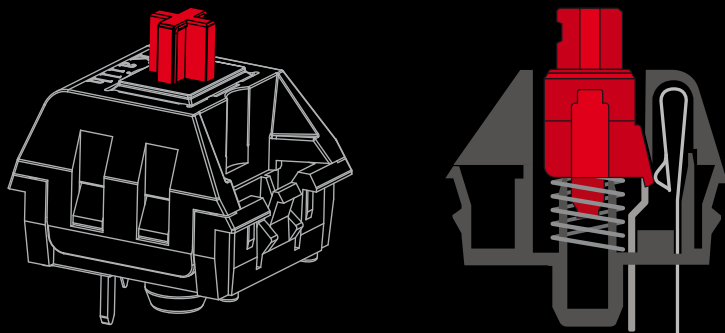

## SKILLER MECH SGK3 RED

Operating Force: 50 g | Switch: Linear | Switching Point: Undetectable  
Click Point: Undetectable | Distance to Actuation Point: 1.9 mm