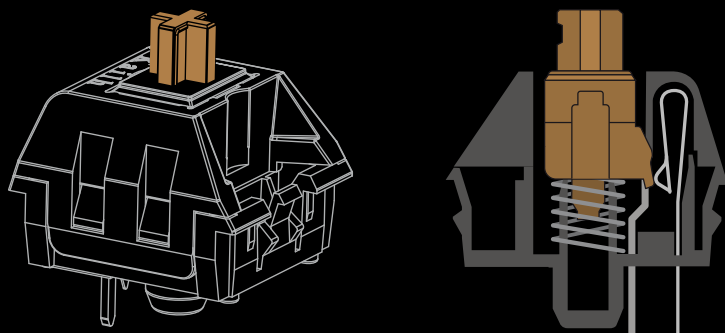

## SKILLER MECH SGK3 RED

Operating Force: 50 g | Switch: Linear | Switching Point: Undetectable  
Click Point: Undetectable | Distance to Actuation Point: 1.9 mm

## SKILLER MECH SGK3 BROWN

Operating Force: 50 g | Switch: Tactile | Switching Point: Detectable  
Click Point: Undetectable | Distance to Actuation Point: 1.9 mm