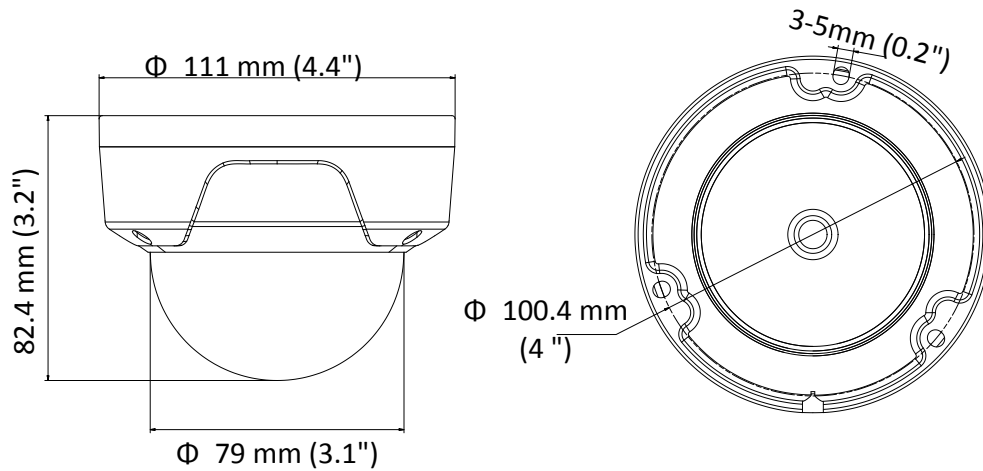

User/Host	Up to 32 users 3 levels: Administrator, Operator, and User
Client	iVMS-4200, Hik-Connect, iVMS-5200, iVMS-4500
Web Browser	IE8+, Chrome 31.0-44, Firefox 30.0-51, Safari 8.0+
Interface	
Communication Interface	1 RJ45 10M/100M self-adaptive Ethernet port
General	
Operating Conditions	-30 °C to 50 °C (-22 °F to 122 °F), humidity: 95% or less (non-condensing)
Power Supply	12 VDC ± 25%, 5.5 mm coaxial power plug PoE (802.3af, class 3)
Power Consumption and Current	12 VDC, 0.4 A, Max: 5 W PoE: (802.3af, 36 V to 57 V), 0.2 A to 0.1 A, Max: 6.5 W
Ingress Protection	IP67, IK10
Material	Without -M model: Bubble: plastic, front cover: plastic, bottom base: metal -M model: Bubble: plastic, front cover: metal, bottom base: metal
Dimensions	Camera: Ø 111 mm × 82.4 mm (Ø 4.4" × 3.2") With package: 134 mm × 134 mm × 108 mm (5.3" × 5.3" × 4.3")
Weight	Without -M model: Camera: Approx. 410 g (0.9 lb.) With package: Approx. 610 g (1.3 lb.) -M model: Camera: Approx. 453 g (1 lb.) With package: Approx. 662 g (1.5 lb.)

Available Models

HWI-D120H (2.8/4 mm), HWI-D120H-M (2.8/4 mm)

Dimension

Accessory

DS-1281ZJ-DM23
Inclined ceiling mount

DS-1275ZJ-SUS
Vertical Pole Mount

DS-1273ZJ-135
Wall Mount

DS-1273ZJ-135B
Wall Mount