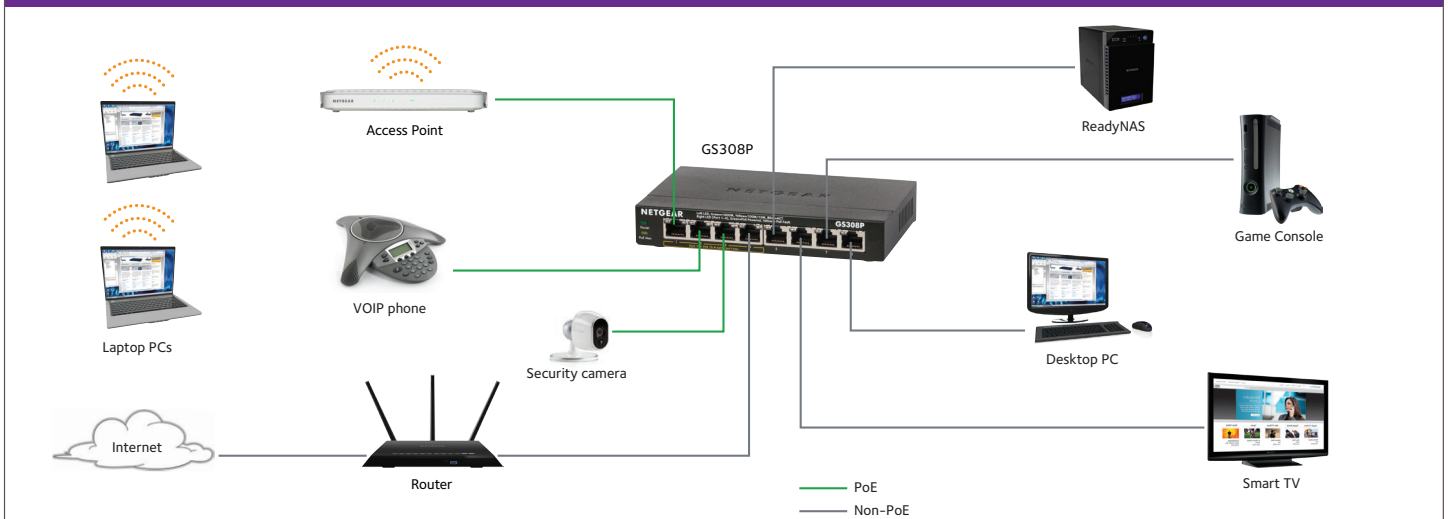

SMALL OFFICE/HOME OFFICE NETWORK DIAGRAM