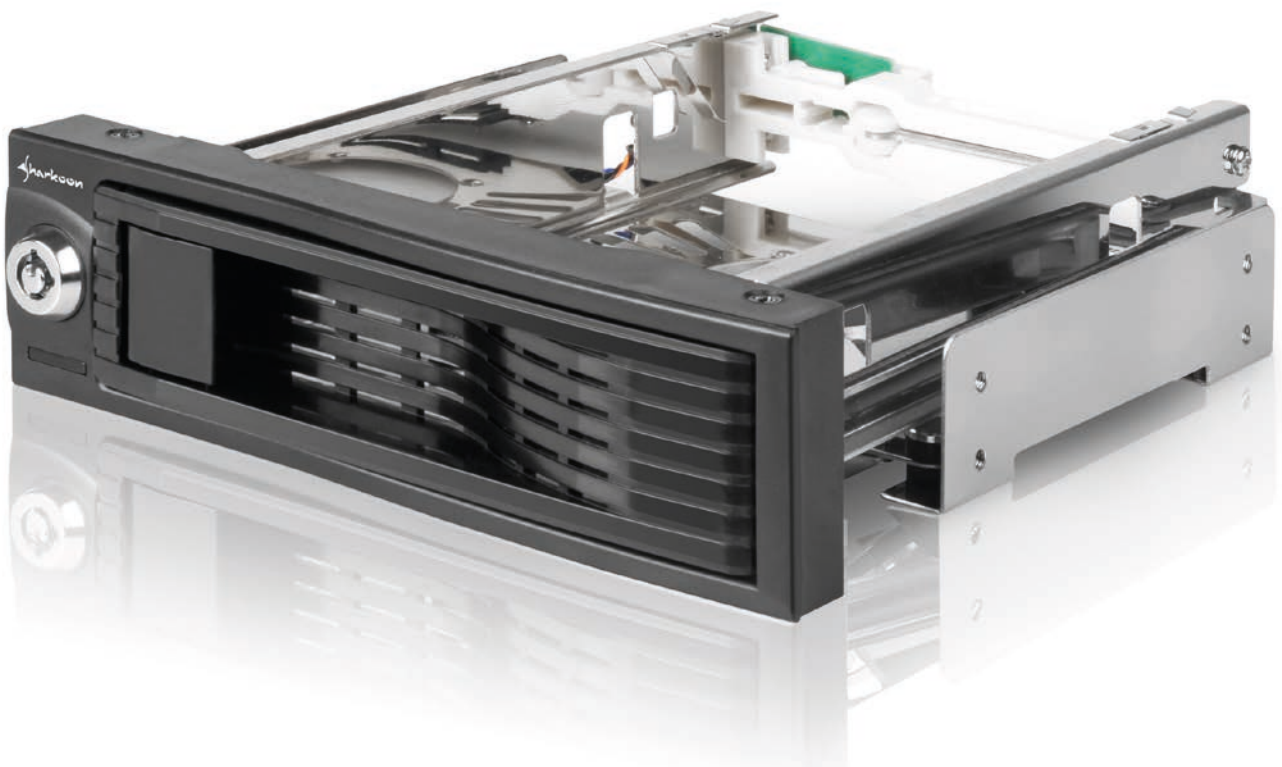

sharkoon

sharkoon

SATA QUICKPORT INTERN 1-Bay

Internal docking station for 3.5" SATA HDDs

Features

- Lockable internal docking station for 3.5" SATA hard disk drives
- Suitable for one 5.25" PC drive bay
- Fast Swap mechanism for easy HDD handling
- Transfer rate: max. 6 Gb/s
- Dimensions: 183x148x42 mm (LxWxH)
- Weight: 310 g

Retail package

Dimensions: 230 x 175 x 55 mm
Weight: 500 g

www.sharkoon.com

EAN-Code

Shipment Box

PU: 20
Dimensions: 480x380x320 mm
Weight: 10 kg
Customs tariff no.: 84733020
Country of origin: China