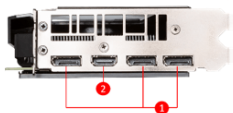

CONNECTIONS

1. DisplayPort
2. HDMI

FEATURE

DUAL FAN THERMAL DESIGN

Dual fans covers more area of heatsink to take heat away more efficiently.

TORX FAN 2.0

Award-winning fan design combining two different fin designs for cool & quiet gaming.

Solid Black Backplate

Increases toughness of the card to prevent bending while complementing the sleek MSI GAMING design.

OC PERFORMANCE

MSI OC graphics cards are equipped with higher clock speeds out of the box for increased performance.

MSI Afterburner

The ultimate overclocking software with advanced control options and real-time hardware monitor.

VR Ready

Certified to provide the performance required for a smooth experience in your VR adventures.

NVIDIA® G-SYNC®

Gives you more of what you want in a gaming experience. Incredibly smooth, tear-free gameplay at refresh rates up to 240 Hz.