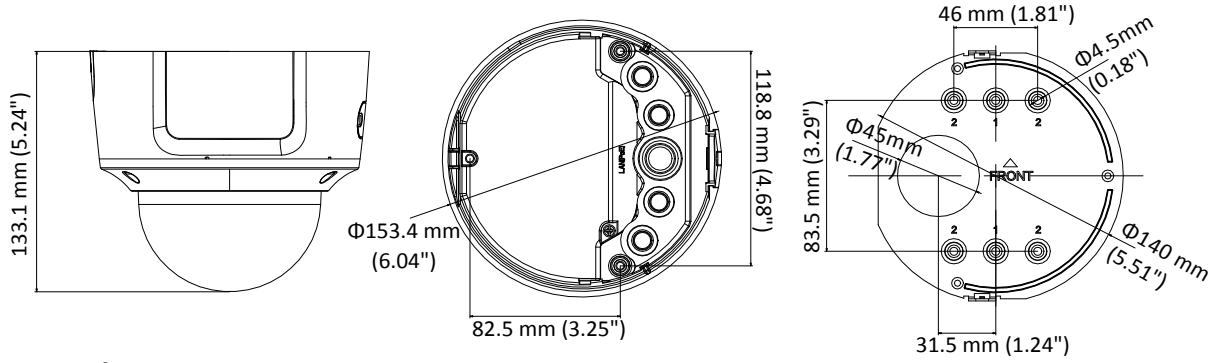

Available Model:

DS-2CD2725FWD-IZS

Dimensions

Accessories

DS-1475ZI-SUS
Vertical Pole Mount

DS-1476ZI-SUS
Corner Mount

Distributed by