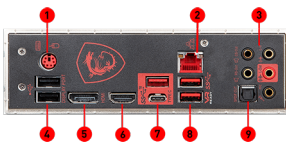

SPECIFICATIONS

Model Name	MPG Z390 GAMING PRO CARBON
CPU Support	Supports 9 th / 8 th Gen Intel® Core™ / Pentium® Gold / Celeron® processors
CPU Socket	LGA 1151
Chipset	Intel® Z390 Chipset
Graphics Interface	3 x PCI-E 3.0 x16 slots Supports 2-way SLI / 3-way CrossFire
Display Interface	DisplayPort, HDMI – Requires Processor Graphics
Memory Support	4 DIMMs, Dual Channel DDR4-4400(OC)
Expansion Slots	3 x PCI-E x1 slots
Storage	2 x M.2 slots, support Intel® Optane™ Technology 6 x SATA 6Gb/s
USB Ports	5 x USB 3.1 (Gen2, A+C) + 4 x USB 3.1 (Gen1) + 6 x USB 2.0
LAN	Intel® I219-V Gigabit LAN
Audio	8-Channel (7.1) HD Audio with Audio Boost 4
Form Factor	ATX

CONNECTIONS

1. PS/2 Combo Port
2. LAN
3. HD Audio Connectors
4. USB 2.0
5. DisplayPort
6. HDMI
7. USB 3.1 Gen2 Type-A + C
8. USB 3.1 Gen2 Type-A
9. Optical S/PDIF out

FEATURES

Mystic Light RGB LED

Personalize your PC with 16.8 million colors / 29 effects, controlled in one click!

Core Boost

With premium layout and optimized power design to support more cores and provide better performance.

Pre-installed I/O Shielding

Better EMI protection and more convenience for installation

Twin Turbo M.2