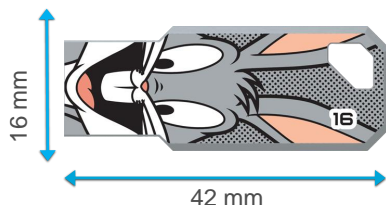

Logistic

Référence	Description	EAN Unité	EAN Carton 5 pces	EAN Carton 160 pces
ECMMD8GM752L104	Emtec USB2.0 L104 8GB LT Bugs Bunny	3 126 170 153 241	3 126 170 153 258	3 126 170 153 265
ECMMD16GM752L104	Emtec USB2.0 L104 16GB LT Bugs Bunny	3 126 170 151 865	3 126 170 151 872	3 126 170 151 889

* Basé sur des tests internes.

Les vitesses peuvent varier en fonction de l'utilisation et du matériel utilisé.