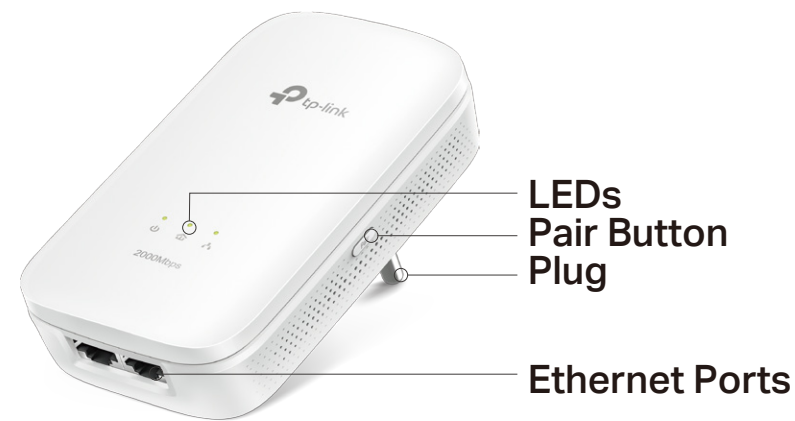

Range

- 300-meter Range – Up to 300 meters/1000 feet over existing electrical wiring.

Security

- Pair Button – 128-bit AES encryption easily at a push of "Pair" button

Energy Saving

- Power Saving – Power Saving Mode helps reducing power consumption by up to 85%

Specifications

Hardware

- Plug Type: EU
- Standards and Protocols: HomePlug AV2, HomePlug AV, IEEE 1901, IEEE 802.3, IEEE 802.3u, IEEE 802.3ab
- Power Consumption: Maximum: 5.8W
Typical: 5.6W
Standby: <0.6W
- Range: Up to 300 meters/1000 feet over existing electrical wiring
- Interface: 2 × Gigabit Ethernet Port
- Button: Pair Button
- LED Indicator: Power, Powerline, Ethernet
- Dimensions (W x D x H): 4.85 × 2.68 × 1.18 in. (123 × 68 × 30 mm)