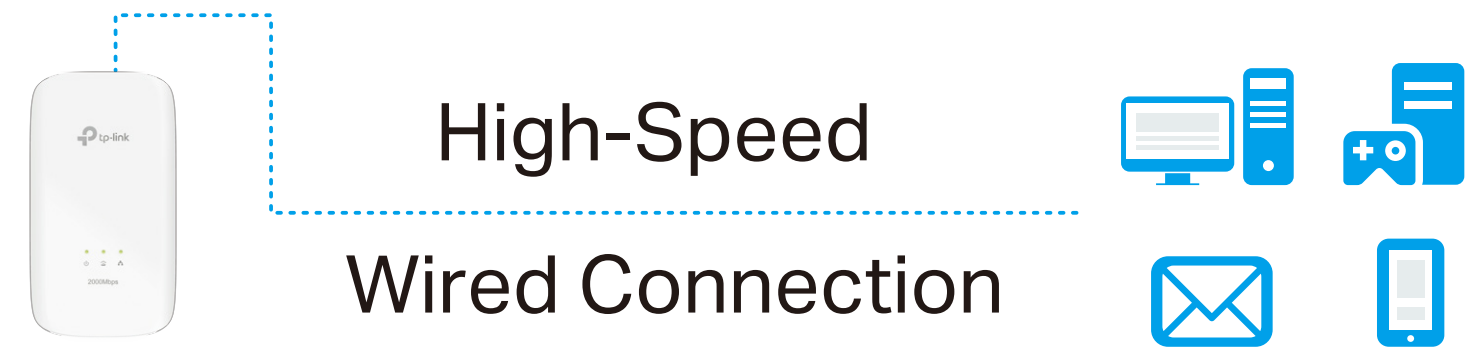

AV2000 2-port Gigabit Powerline Starter Kit

Smooth 4K Streaming and
Gaming on Multiple Devices

TL-PA9020 KIT

Highlights

HomePlug AV2 Standard Compliant

The HomePlug AV2 standard creates high-speed data transfer rates of up to 2000Mbps to support all your online activities.

Gigabit Ethernet for Fast Connections

Two Gigabit Ethernet ports provide reliable high-speed wired connections for game consoles, smart TVs, STB and more.

Highlights

2 × 2 MIMO for More Throughput over Powerline

Features

Speed

- Ultra-fast Powerline Speed – HomePlug AV2 standard compliant, high-speed data transfer rate of up to 2000Mbps, ideal for Ultra HD streaming and online gaming
- Multiple Gigabit Ports – 2 Gigabit Ethernet Ports allow your TVs, game consoles or PCs to connect to the internet at high speeds