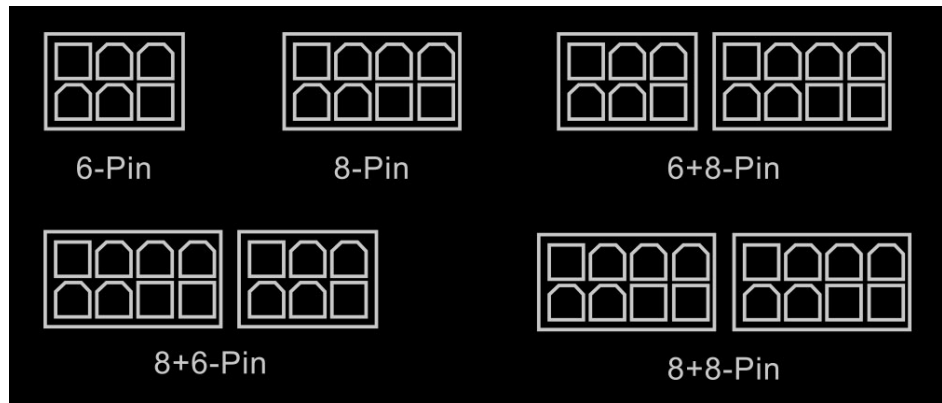

The EVGA PowerLink has one primary function: to make your PC look even more awesome. This adapter allows you to reroute the power inputs for your graphics card, giving you improved case airflow, a lower profile height, and best of all, cleaner wiring setup. It even supports a unique configuration system allowing you to mix and match power input types to match your EVGA graphics card. The EVGA PowerLink is the best way to revolutionize your cable management.

- Dramatically improved cable management
- Supports a variety of different PCI-E connections
- Adjustable connector spacing
- Integrated Solid state capacitors for in-line power filtering
- Easy Installation