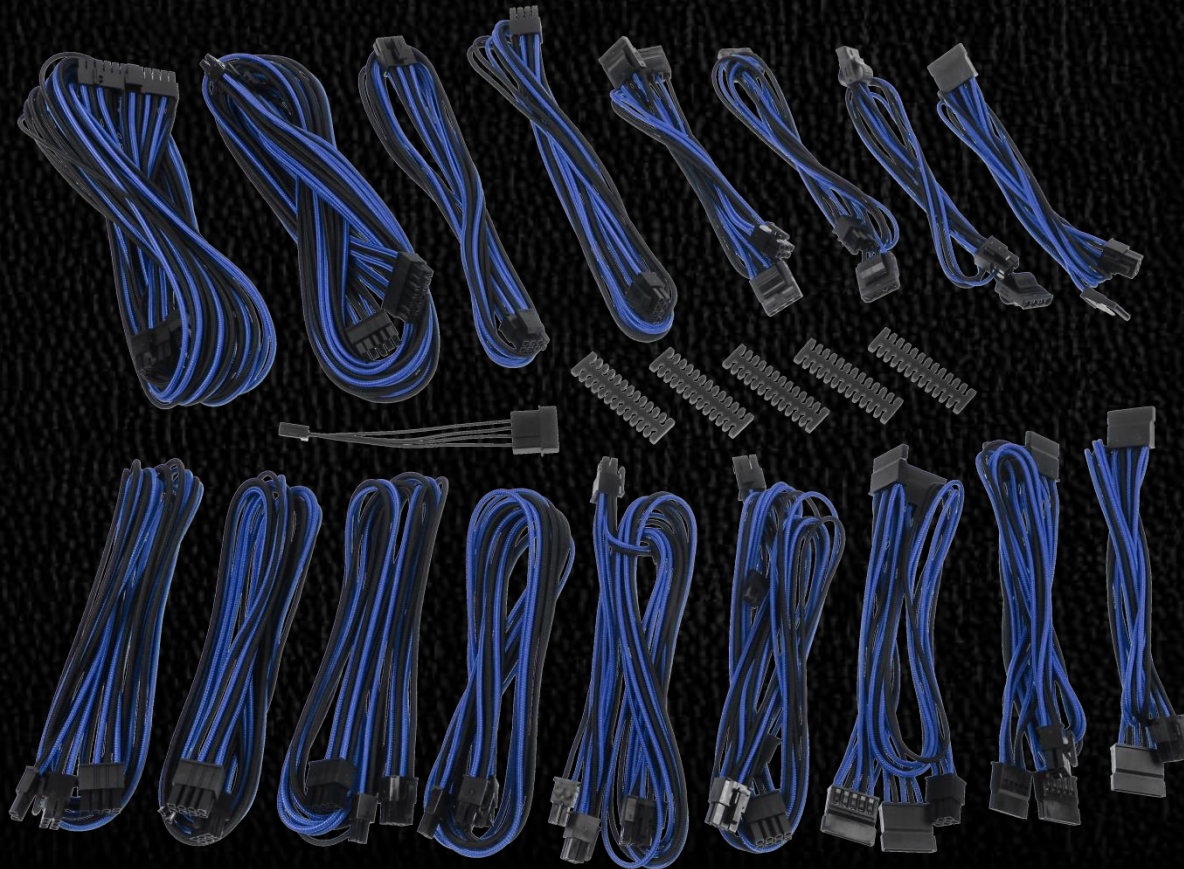

# Alchemy 2.0 – Performance

Aimed at high performance power supplies, Alchemy 2.0 is manufactured with high quality components to support upto 1600W. Use of High Current Alloy Terminals improves the connection and minimizes the efficiency drop in modular cables. Use of Pure Copper cables with thicknesses up to 16AWG reduces the resistance while increasing the efficiency.

# Alchemy 2.0 - Sleeve

Alchemy 2.0 cables are sleeved to perfection with high density sleeving in a heatshrink-less sleeving process. Using special cables, the flexibility has been improved to extend the durability of the cables.

# Alchemy 2.0 - Compatibility

Alchemy 2.0 sleeved cables are designed to replace the standard modular cables of the modular power supplies from the major brands. Each kit contains a set of standard modular cables for the specific power supply and five rubber cable combs to improve aesthetics of the build.

## Compatible Table

Dark Power Pro 11	1200W, 1000W, 850W, 750W, 650W, 550W
Dark Power Pro 10	1200W, 1000W, 850W, 750W, 650W, 550W
Straight Power 10	800W, 700W, 600W, 500W