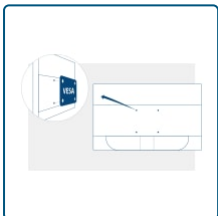

Vesa Mount

AOC's Ergo Base-standaarden geven in één pakket veelzijdigheid, robuustheid en gebruiksgemak. Maar wilt u toch wandmontage gebruiken of een installatie met meerdere monitors aan de wand plaatsen? VESA-montage materiaal biedt u de allergrootste flexibiliteit. Ondersteboven, draaien om de as, boven elkaar, bevestig uw monitor waar u maar montagemateriaal en standaards van externe leveranciers wilt gebruiken, het is mogelijk met de optie van VESA-montage.