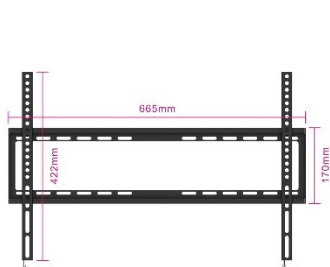

Item number	EAN	MRSP (incl. VAT)	Status
EW1503	8032958186248	€ 16,99	Expected week 21