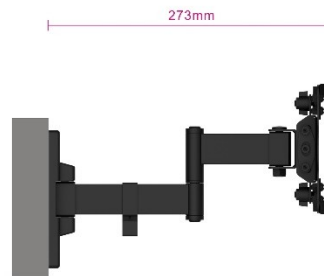

Item number	EAN	MRSP (incl. VAT)	Status
EW1520	8054392611261	€ 15,99	Expected week 21

Multi-directional TV Mounting Bracket

- Suitable for 13 inch up to 42 inch TVs
- With VESA mount: 75x75, 100x100, 200x100, 200x200
- Tilt angle: $-12^{\circ}/+5^{\circ}$ Swivel angle: $-15^{\circ}/+15^{\circ}$
- Weight Capacity Range: 0-20 kg

Item number	EAN	MRSP (incl. VAT)	Status
EW1521	8032958186293	€ 23,99	Expected week 21

Multi-directional TV Mounting Bracket

- Suitable for 13 inch up to 42 inch TVs
- With VESA mount: 75*75, 100*100, 200*100, 200*200
- Two pivot points with a maximum extension of 190mm
- Tilt angle: $-12^{\circ}/+5^{\circ}$ Swivel angle: $-90^{\circ}/+90^{\circ}$
- With cable management system
- Weight Capacity Range: 0-20 kg

Item number	EAN	MRSP (incl. VAT)	Status
EW1522	8032958186309	€ 26,99	Expected week 21

Multi-directional TV Mounting Bracket

- Suitable for 13 inch up to 42 inch TVs
- With VESA mount: 75x75, 100x100, 200x100, 200x200
- Three pivot points with a maximum extension of 273mm
- Tilt angle: $-12^{\circ}/+5^{\circ}$ Swivel angle: $-90^{\circ}/+90^{\circ}$
- With cable management system
- Weight Capacity Range: 0-20 kg