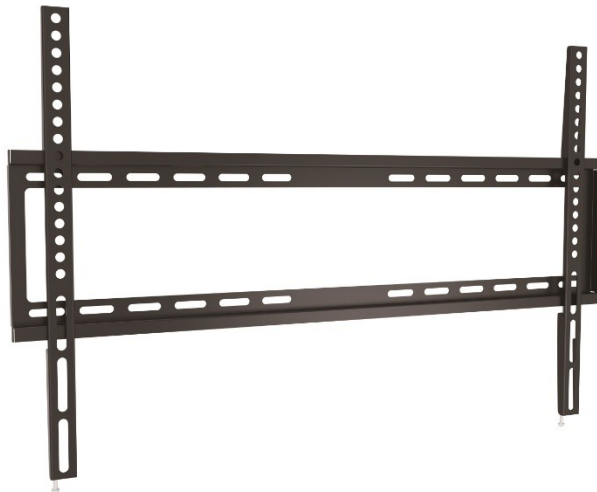

DE
lay-out
PL3316

- <http://www.play-gaming.net/>

Item number	EAN	MRSP (incl. VAT)	Status
EW1501	8054392610905	€ 8,99	Expected week 21

Fixed TV wall mounting bracket 23-42"

- Suitable for 23 inch up to 42 inch TVs
- With VESA mount: 50*50, 75*75, 100*100, 200*100, 200*200
- Space-saving design: only 19.5mm from the wall
- Safety system: keeps the TV securely in place
- Weight Capacity Range: 0-35 kg

Item number	EAN	MRSP (incl. VAT)	Status
EW1502	8032958186231	€ 12,99	Expected week 21

Fixed TV wall mounting bracket 32-55"

- Suitable for 32 inch up to 55 inch TVs
- With VESA mount: 200*200, 400*200, 300*300, 400*400
- Space-saving design: only 19.5mm from the wall
- Safety system: keeps the TV securely in place
- Weight Capacity Range: 0-35 kg

Item number	EAN	MRSP (incl. VAT)	Status
EW1503	8032958186248	€ 16,99	Expected week 21

Fixed TV wall mounting bracket 37-70"

- Suitable for 37 inch up to 70 inch TVs
- With VESA mount: 200*200, 400*200, 300*300, 400*400, 600*400
- Space-saving design: only 19.5mm from the wall
- Safety system: keeps the TV securely in place
- Weight Capacity Range: 0-35 kg

Item number	EAN	MRSP (incl. VAT)	Status
EW1506	8032958186255	€ 11,99	Expected week 21

Tilting TV wall Mounting Bracket 23-42"

- Suitable for 23 inch up to 42 inch TVs
- With VESA mount: 75*75, 100*100, 200*100, 200x200
- Tilt angle: 0°/-8°
- Space-saving design: only 20.5mm from the wall
- Weight Capacity Range: 0-35 kg