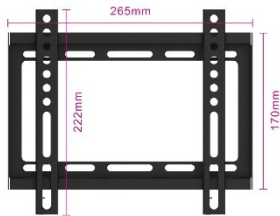

DE
lay-out
PL3316

- <http://www.play-gaming.net/>

Item number	EAN	MRSP (incl. VAT)	Status
EW1501	8054392610905	€ 8,99	Expected week 21

Fixed TV wall mounting bracket 23-42"

- Suitable for 23 inch up to 42 inch TVs
- With VESA mount: 50*50, 75*75, 100*100, 200*100, 200*200
- Space-saving design: only 19.5mm from the wall
- Safety system: keeps the TV securely in place
- Weight Capacity Range: 0-35 kg