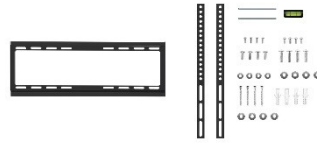

Item number	EAN	MRSP (incl. VAT)	Status
EW1502	8032958186231	€ 12,99	Expected week 21