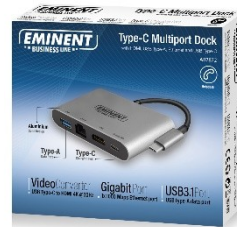

Item number	EAN	MSRP (incl. VAT)	Status
AB7872	8716065021646	€ 55,00	Expected week 23

USB Type-C 4K Multiport Dock

- Connect your notebook with USB Type-C to a 4K @ 30Hz HDMI monitor/TV
- USB Type-C pass-through port with power delivery support to provide the correct power and current for your notebook
- 1x USB 3.1 Gen1 (USB 3.0) port and 1x Gigabit ethernet port
- Solid aluminium design
- USB powered
- Plug and play: a USB Type-C port with DisplayPort Alternate Mode (DP Alt Mode) is needed