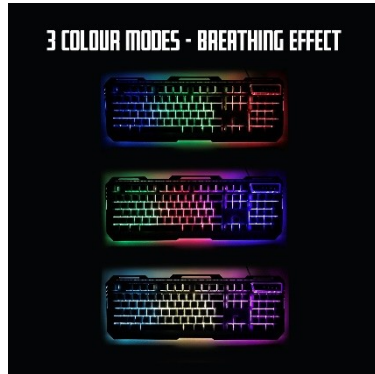

Silent keys

USB Connection

9 Hot Keys

Adjustable Fit

Item number	EAN	MSRP (incl. VAT)	Status
EW3164	8054392610820	€ 22,50	Available

Ultra-slim Bluetooth Keyboard (QWERTZ)

- Switch easily between iOS, MAC OS, Android and Windows devices
- OS adaptive multimedia shortcuts
- Easy pairing button and battery/pairing status indicator
- Ultra-slim design: easy to take along
- Energy saving mode: standby time up to 40 days/working time up to 30 hours
- Batteries included

(picture US layout)

Item number	EAN	MSRP (incl. VAT)	Status
PL3316	8054392613029	€ 29,98	Available

Illuminated Gaming Keyboard (QWERTZ)

- LED colors: 3-area LED lights with breathing effect
- Media keys: 12
- Special function keys: LED, Windows key lock
- Anti-Ghosting keys: up to 19 keys
- Interface: USB 2.0
- Cable length: 1,5m Nylon braided cable