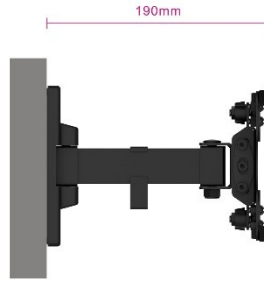

Item number	EAN	MRSP (incl. VAT)	Status
EW1521	8032958186293	€ 23,99	Expected week 21