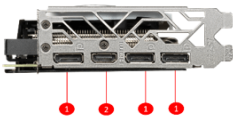

msi

GRAPHICS CARD

GeForce RTX 2060 SUPER™ ARMOR OC

SPECIFICATION

Model Name	GeForce® RTX 2060 SUPER™ ARMOR OC
Graphics Processing Unit	NVIDIA® GeForce® RTX 2060 SUPER™
Interface	PCI Express x16 3.0
Cores	2176 Units
Core Clocks	Boost: 1680 MHz
Memory Speed	14 Gbps
Memory	8GB GDDR6
Memory Bus	256-bit
Output	DisplayPort x 3 (v1.4) / HDMI 2.0b x 1
HDCP Support	2.2
Power consumption	175W
Power connectors	8-pin x 1
Recommended PSU	550W
Card Dimension(mm)	250 x 129 x 44 mm
Weight (Card / Package)	809 g / 1290 g
DirectX Version Support	12 API
OpenGL Version Support	4.5
Maximum Displays	4
VR Ready	Y
G-SYNC® technology	Y
Adaptive Vertical Sync	Y
Digital Maximum Resolution	7680x4320

CONNECTIONS

1. DisplayPort
2. HDMI

FEATURE

TORX FAN 2.0

Award-winning fan design combining two different fin designs for cool & quiet gaming.

Mastery of Aerodynamics

Using groundbreaking aerodynamic techniques, the heatsink is optimized for efficient heat dissipation.