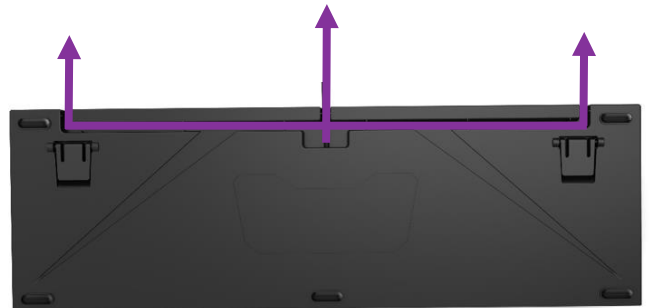

SPECIFICATIONS & PACKING INFORMATION

Product Name	CK350
Product Number	CK-350-KKOR1-** (Red switch) CK-350-KKOL1-** (Blue Switch) CK-350-KKOM1-** (Brown switch)
Switch Type	Outemu
Material	Brushed Aluminum / Plastic
Color	Gunmetal Black
LED Color	RGB
Polling Rate	1000Hz
Response Rate	1ms/1000Hz
MCU	N/A
On board Memory	64kb
On-the-fly system	Yes, for Multi-media and Lighting control
Multi-media Keys	Through FN
Smart cable manager	Yes, 3 ways/180 degree
Wrist rest	N/A
Cable	Fixed Rubberized 1.8m
Software Support	No
Connector Cable	USB 2.0
Cable Length	1.8m
Dimensions (L*W*H)	440 * 140 * 45 mm
Product Weight	1100 g
Warranty	2 years

Make It Yours.

FEATURE HIGHLIGHT

Mechanical Switches - Durable switches rated for 50 million clicks

RGB Backlighting - Per-key LEDs with multiple lighting modes and effects to highlight all your dominating killstreaks

Brushed Aluminum Design - Curved top plate, floating keycaps, and minimalistic design built with functionality in mind

3-Way, 180 degree Cable management Grooves - To route the cable to the computer neatly to any direction.