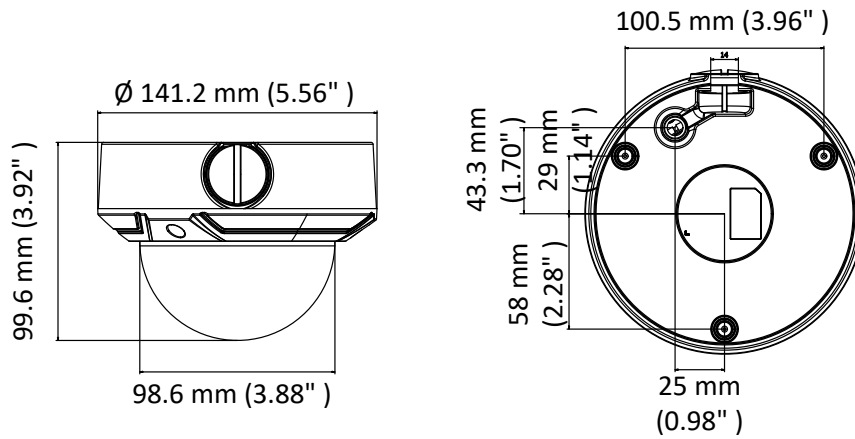

	SNMP, IGMP, 802.1X, QoS, IPv6, UDP, Bonjour
General Function	One-key reset, anti-flicker, heartbeat, mirror, password protection, privacy mask, watermark, IP address filter
Firmware Version	5.5.3
API	ONVIF (PROFILE S, PROFILE G), ISAPI
Simultaneous Live View	Up to 6 channels
User/Host	Up to 32 users 3 levels: Administrator, Operator and User
Client	iVMS-4200, Hik-Connect, iVMS-5200
Web Browser	IE8+, Chrome 31.0-44, Firefox 30.0-51, Safari 8.0+
<b>Interface</b>	
Communication Interface	1 RJ45 10M/100M self-adaptive Ethernet port
Video Output (Without -Z)	1Vp-p composite output (75 Ω/BNC)
Reset Button	Yes
<b>General</b>	
Operating Conditions	-30 °C to 50 °C (-22 °F to 122 °F), humidity: 95% or less (non-condensing)
Power Supply	12 VDC ± 25%, 5.5 mm coaxial power plug PoE (802.3af, class 3)
Power Consumption and Current	-Z: 12 VDC, 0.8 A, Max: 10 W; PoE: (802.3af, 36 V to 57 V), 0.35 A to 0.2 A, Max: 12 W -V: 12 VDC, 0.5 A, Max: 6 W; PoE: (802.3af, 36 V to 57 V), 0.22 A to 0.14 A, Max: 8 W
Protection Level	IP67, IK10 TVS 2000V lightning protection, surge protection and voltage transient protection
Material	Metal & Plastic
Dimensions	Camera: Ø 141 mm × 99.6 mm (Ø 5.6" × 3.9") With package: 140 mm × 140 mm × 154 mm (5.5" × 5.5" × 6.1")
Weight	Camera: approx. 820 g (1.8 lb.) With package: approx. 1200 g (2.6 lb.)

## Available Models

IPC-D640H-V (2.8 mm to 12 mm), IPC-D640H-Z (2.8 mm to 12 mm)

## Dimension